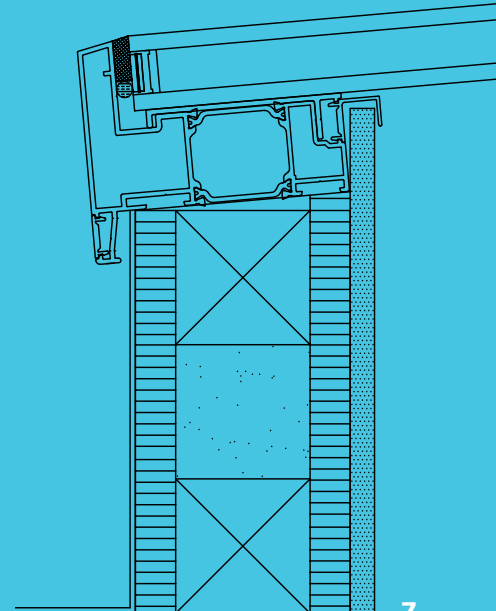

”

Maximum Light

The unique all aluminium system with thermal breaks make the Atlas flat rooflight the ultimate glazed flat rooflight

Sitting flush with the internal plaster line, the fixed flat rooflight appears frameless from the interior of the home, creating the illusion of an open roof space.

FLAT ROOFLIGHT

ATLAS

MORE SKY LESS ROOF™