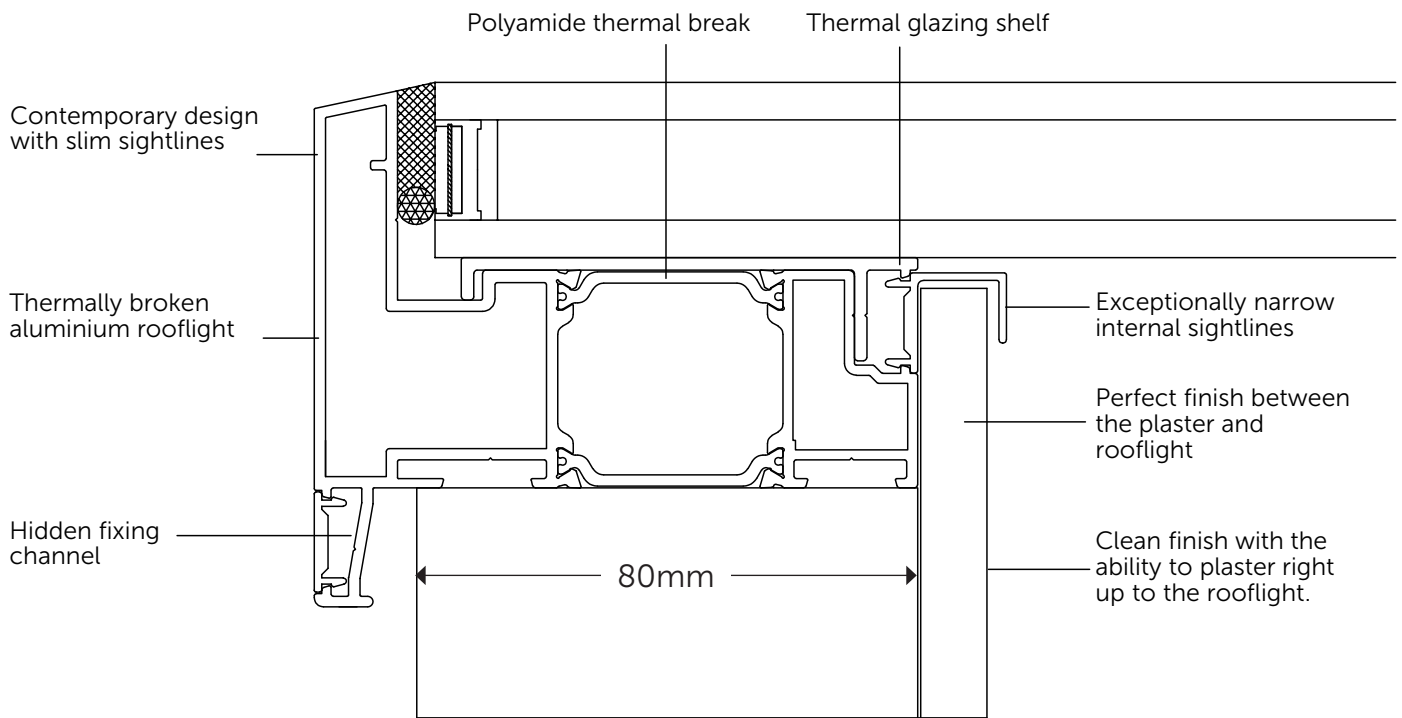

TECHNICAL SPECIFICATION